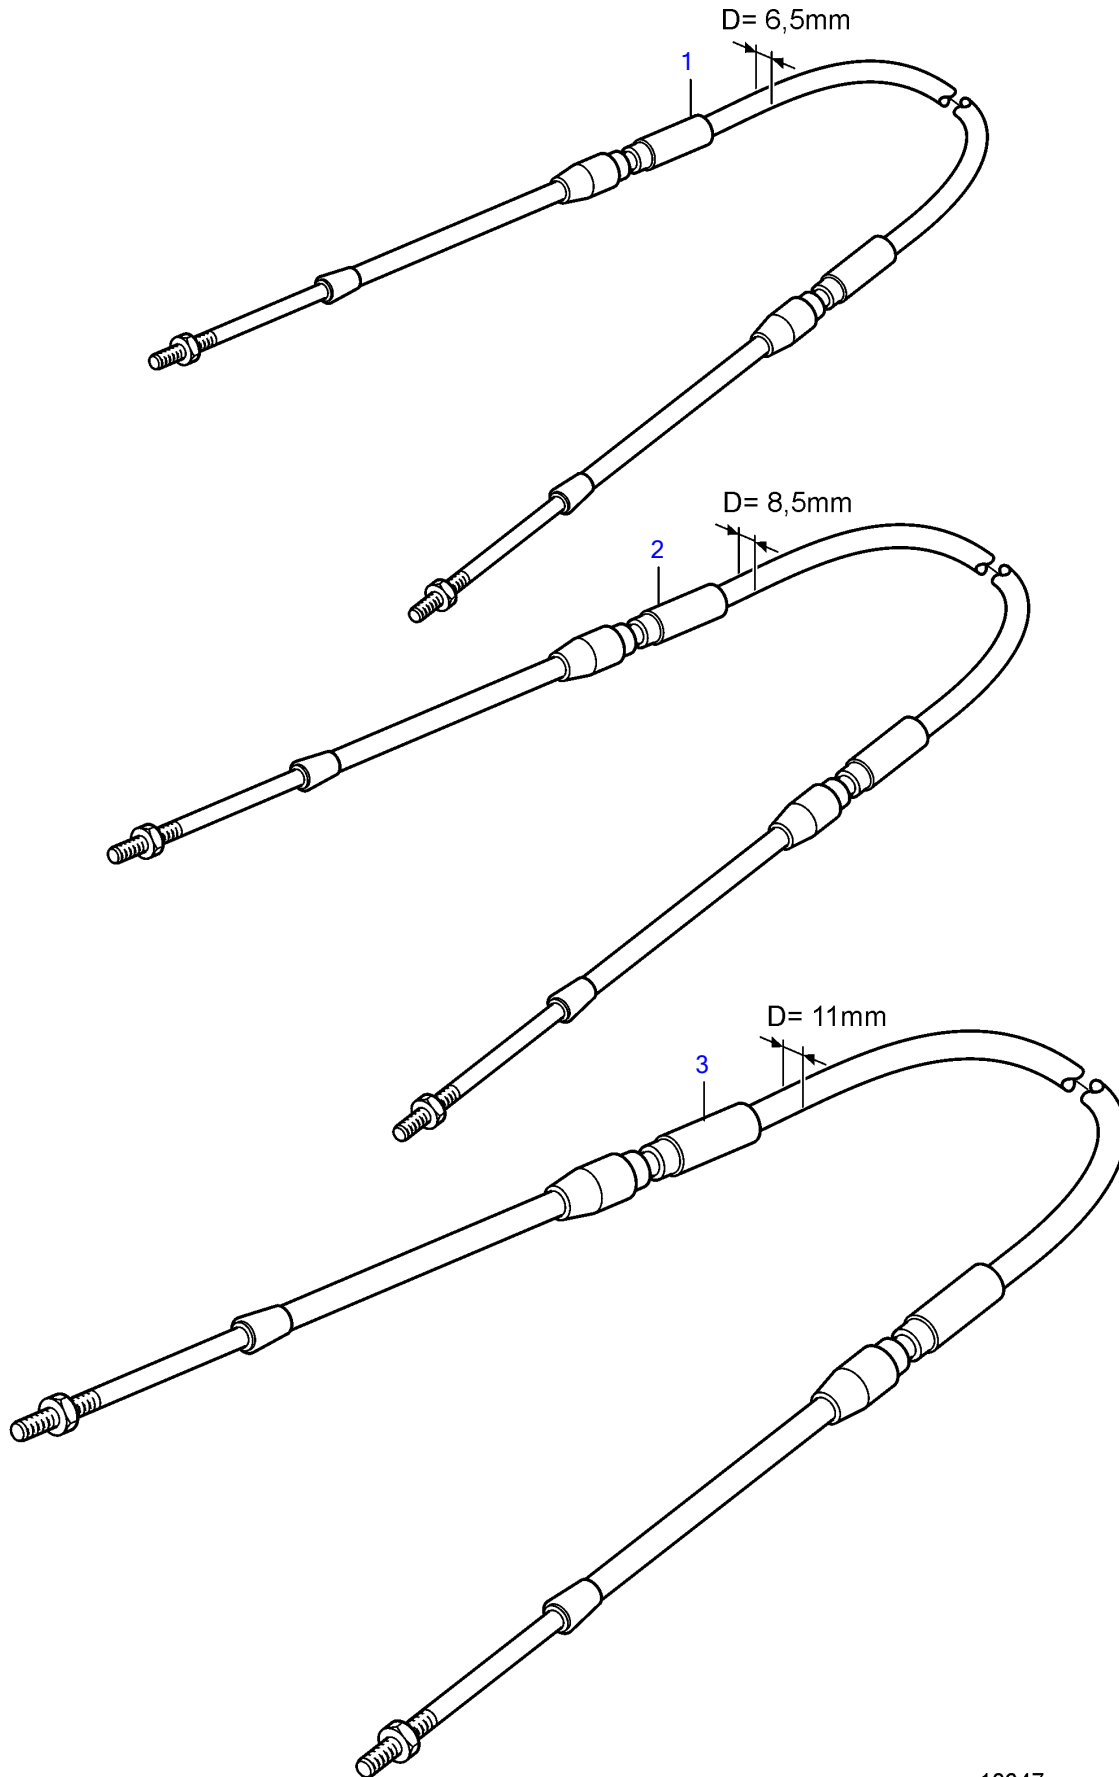

D16C-A MH, D16C-B MH, D16C-C MH

D16C-A MH, D16C-B MH, D16C-C MH

REF	PART NO.	QTY	DESCRIPTION	NOTES
1	1140131	1	Control cable	L=1250mm
	1140132	1	Control cable	L=1500mm
	1140133	1	Control cable	L=1750mm
	(1140134)	1	Control cable	Obsolete part, L=2000mm
	1140135	1	Control cable	L=2250mm
	(1140136)	1	Control cable	Obsolete part, L=2500mm
	(1140137)	1	Control cable	Obsolete part, L=2750mm
	(1140138)	1	Control cable	Obsolete part, L=3000mm
	1140139	1	Control cable	L=3250mm
	1140140	1	Control cable	L=3500mm
	(1140141)	1	Control cable	Obsolete part, L=3750mm
	(1140142)	1	Control cable	Obsolete part, L=4000mm
	(1140143)	1	Control cable	Obsolete part, L=4250mm
	(1140144)	1	Control cable	Obsolete part, L=4500mm
	1140145	1	Control cable	L=4750mm
	(1140146)	1	Control cable	Obsolete part, L=5000mm

7746510-27-231

18647

Upd:2012-01-20

D16C-A MH, D16C-B MH, D16C-C MH

VOLVO
PENTA